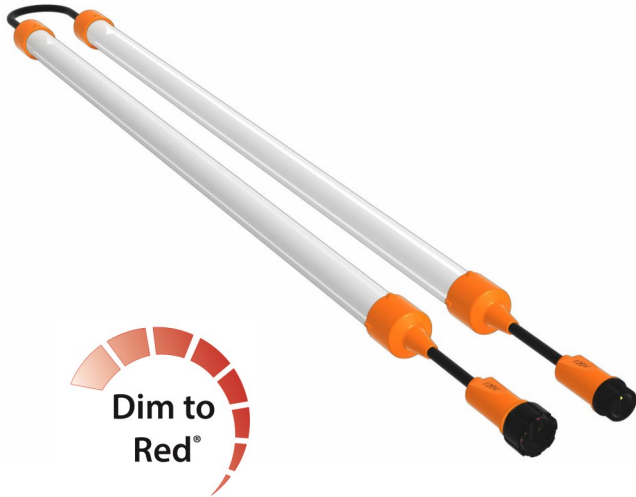

## AgriShift<sup>®</sup> TLL, 2 Tubes, OAL 97" Gen 3 In-System Tube Light for Layers

- Noticeably calmer and less stressed birds
- Fully dimmable sunrise/sunset simulation improves animal welfare
- 97" tube light provides a uniform and continuous light pattern free of dark spots
- Red spectrum promotes sexual maturity
- Easy installation decreases labor costs
- Helps maintain circadian rhythms

## Introduce your layer to animal-centric lighting

Experience healthier and more productive animals with the AgriShift<sup>®</sup> TLL in-system tube light for layers. It features a species-specific spectrum with patented Dim-to-Red<sup>®</sup> technology that has been scientifically proven to encourage layer sexual maturation and daily egg production. When paired with a ONCE<sup>®</sup> AgriShift<sup>®</sup> Controller and recommended lighting schedule, producers have the ability to simulate a natural sunrise and sunset, maintaining circadian rhythms and reducing overall animal stress.

The AgriShift<sup>®</sup> TLL in-system tube light offers a more uniform and continuous light pattern free of dark spots and shadows, so birds are calmer and less stressed.

The AgriShift<sup>®</sup> TLL has a deep red saturated light output with an added blue and green spectrum, which benefits your animal's vision. The enhanced red spectrum effectively stimulates a bird's hypothalamic and pineal oscillators. Stimulating these key areas of the brain (i) promotes maturation and egg production through the release of regulatory reproductive hormones, and (ii) maintains circadian rhythms.

## Operating and Mechanical Specifications

Operating temperature	-20°C to 40°C / -4°F to 104°F
Rated life	>50,000 hours
Lens material	PVC
Housing material	PVC
Diameter	26.6mm
Height	-
Length	2463mm (97in)
Lens Shape	Tube
Mount / Adaptor	Clips
Connection	Starter/Extension cables Tubes connected in series
Control interface	Phase cut
Product weight per piece	0.48kg / 1.06lbs